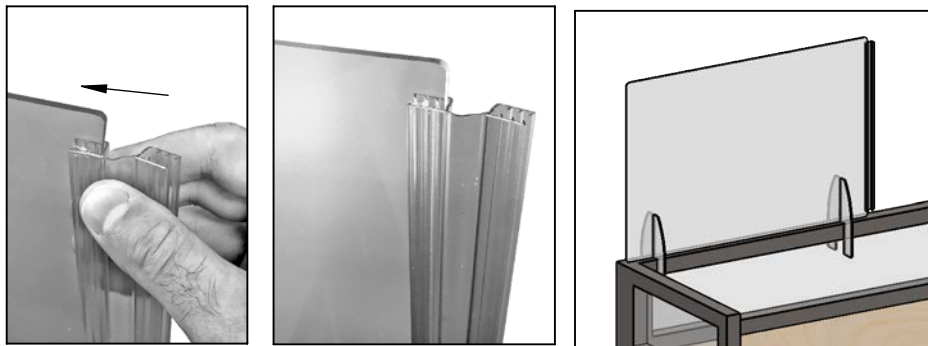

Cubicle Wall Extender

ASSEMBLY INSTRUCTIONS

READ ALL INSTRUCTIONS BEFORE YOU BEGIN. DO NOT JUMP AHEAD OF ANY STEP.

STEP 5: To connect multiple Cubicle Wall Extenders together, use the supplied Flexible connector and attach one half to the open side edge of installed unit. **Make sure when installing to start below the radiused corners of the clear panel.**

STEP 6: Guide your additional Cubicle Wall Extender down over cubicle wall and then align with open end of Flexible Connector. Connect units together by inserting edge of Panel into Connector.